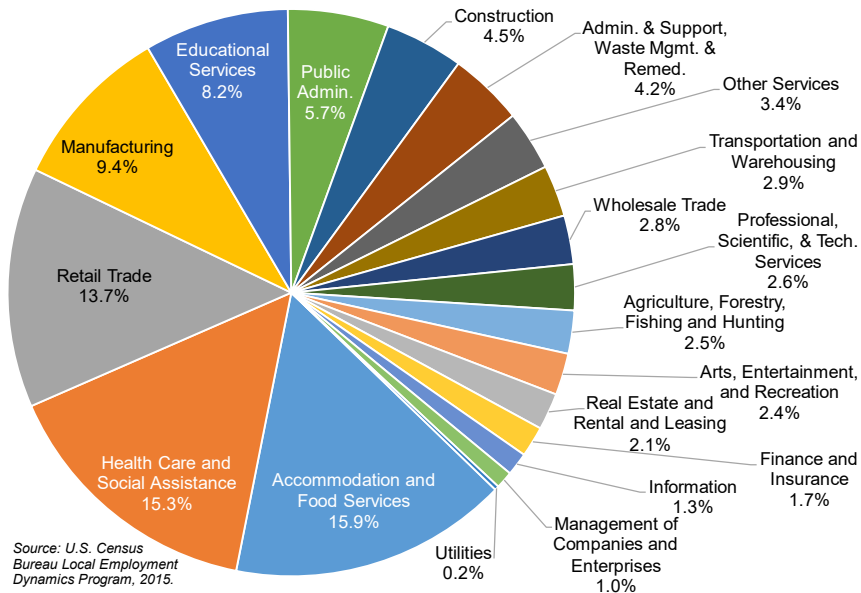

Which Industries Do Warrenton Residents Work In?