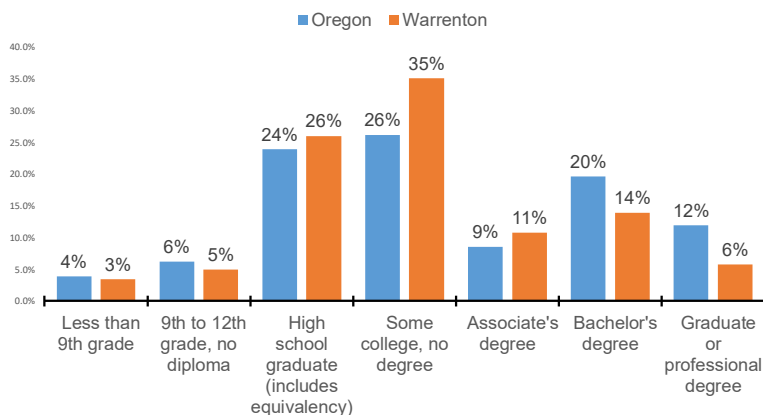

Accommodation and Food services, Health care, Retail and Manufacturing Employ the Most Warrenton Residents

According to the U.S. Census Bureau's Local Employment Dynamics Program, of the 2,524 Warrenton residents who worked in 2015, the industries that employed the most were accommodation and food services (15.9%), health care and social assistance (15.3%), retail trade (13.7%), manufacturing (9.4%) and educational services (8.2%).

About 2/3 of Warrenton residents worked within Clatsop County, while 1/3 commuted outside the county for work. The most common cities of employment for residents were Warrenton, Astoria, Seaside, Portland and Salem.

Warrenton Has a Higher Share of Residents With Some College, But Smaller Share of Those With Bachelor's Degree or Higher Education Than Oregon

Source: U.S. Census Bureau American Community Survey 2012 - 2016 estimates for the population 25 years and older.