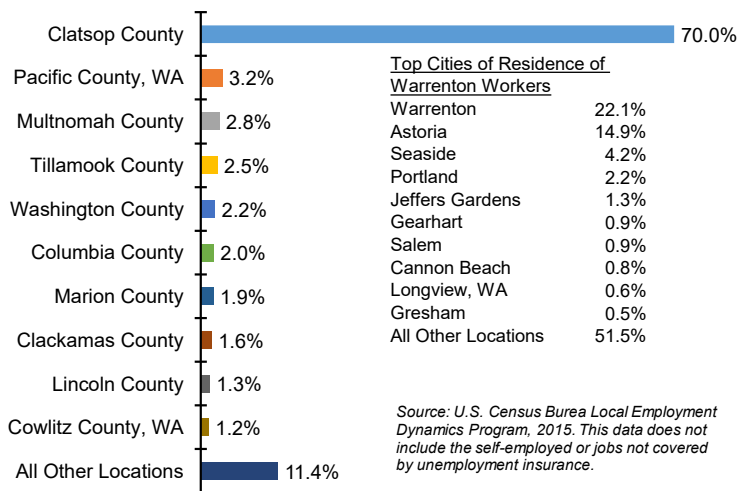

About Warrenton Jobs and Workers

70% of Warrenton Workers Live in County