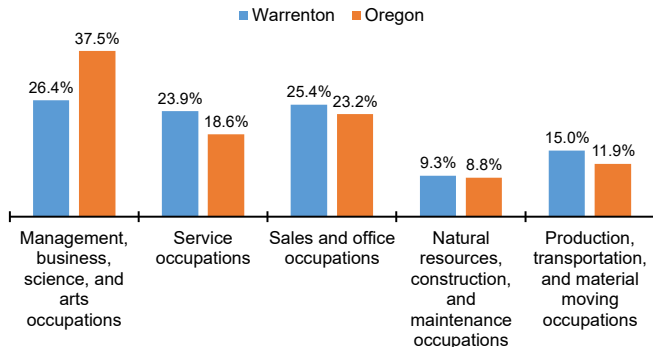

Warrenton Has a Higher Share of Service, Sales, and Production Workers; Much Smaller Share of Management, Business, Science and Arts Workers than Oregon

Source: Occupation of employment of Warrenton residents, U.S. Census Bureau American Community Survey 2012 - 2016 estimates.

City of Warrenton Snapshot

2017 Population: 5,285
Civilian Labor Force: 2,548
Number of Employed: 2,474
Number of Unemployed: 74
Unemployment Rate: 2.9%
Labor Force Participation Rate: 68.3%

Median Household Income: $51,056
Per Capita Income: $24,722
Poverty Rate: 12.7%

Source: Oregon Employment Department unofficial estimate, PSU Population Research Center and U.S. Census Bureau American Community Survey, 2012-2016 estimates.