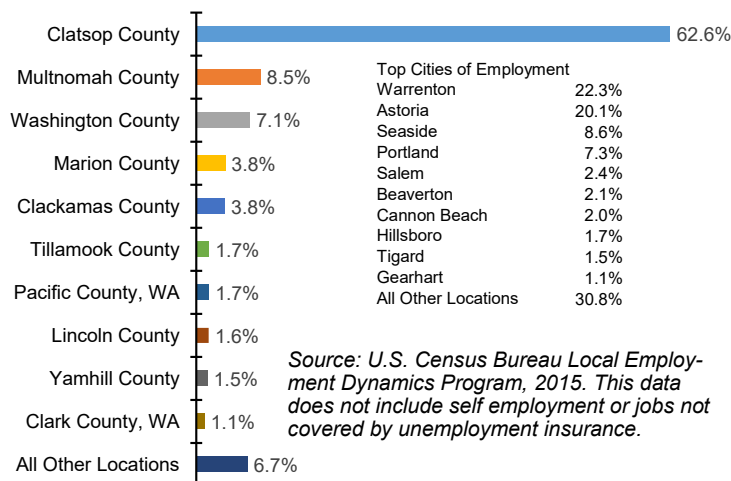

Where do Warrenton Residents Work?

62% of Warrenton Residents Work in Clatsop County

Source: U.S. Census Bureau Local Employment Dynamics Program, 2015. This data does not include self employment or jobs not covered by unemployment insurance.