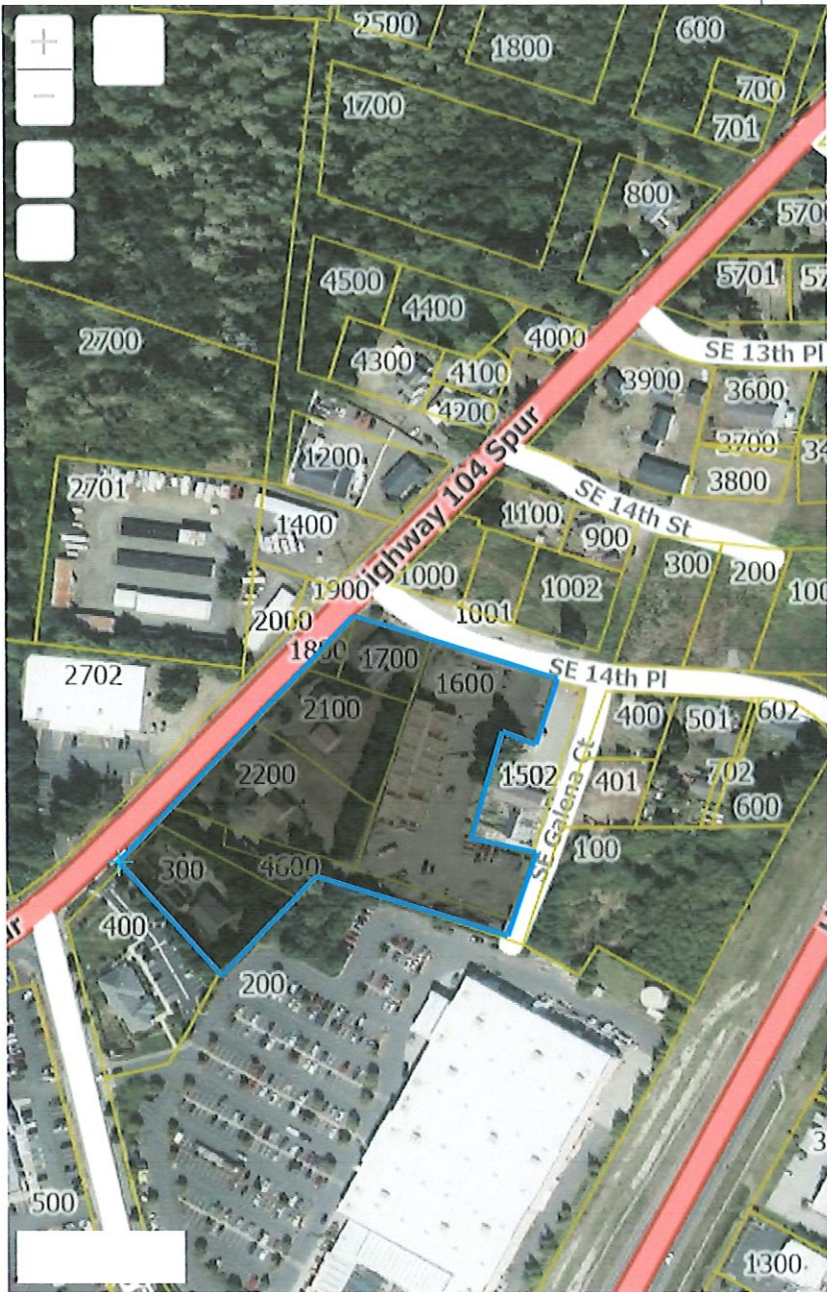

Measurement

1 Sq Feet

Measurement Result

191,714.4 Sq Feet

Clear